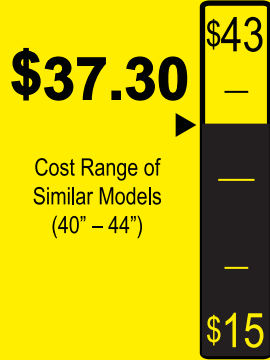

Federal law prohibits removal of this label before consumer purchase.

ENERGY GUIDE

Television

Westinghouse
TX-42F810G

Estimated Yearly Energy Cost

- Based on 11 cents per kWh and 5 hours use per day
- Estimated yearly electricity use of this model: 339.1 kWh
- **Your cost depends on your utility rates and use.**